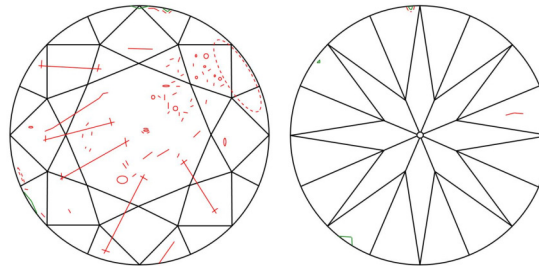

GIA NATURAL DIAMOND GRADING REPORT

January 16, 2025
 GIA Report Number 1515209344
 Shape and Cutting Style Round Brilliant
 Measurements 6.10 - 6.15 x 4.08 mm

GRADING RESULTS

Carat Weight 1.01 carat
 Color Grade J
 Clarity Grade I1
 Cut Grade Good

ADDITIONAL GRADING INFORMATION

Polish Excellent
 Symmetry Very Good
 Fluorescence Medium Blue

Inscription(s): GIA 1515209344

Comments: Additional twinning wisps, additional clouds, pinpoints, internal graining and surface graining are not shown.

PROPORTIONS

Profile to actual proportions

CLARITY CHARACTERISTICS

KEY TO SYMBOLS*

- Twinning Wisp
- Needle
- Feather
- Indented Natural
- Cloud
- Natural
- Crystal

* Red symbols denote internal characteristics (inclusions). Green or black symbols denote external characteristics (blemishes). Diagram is an approximate representation of the diamond, and symbols shown indicate type, position, and approximate size of clarity characteristics. All clarity characteristics may not be shown. Details of finish are not shown.