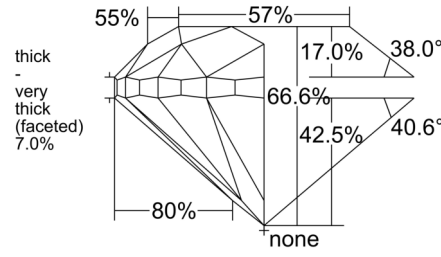

GIA NATURAL DIAMOND GRADING REPORT

January 16, 2025
 GIA Report Number 1515209344
 Shape and Cutting Style Round Brilliant
 Measurements 6.10 - 6.15 x 4.08 mm

GRADING RESULTS

Carat Weight 1.01 carat
 Color Grade J
 Clarity Grade I1
 Cut Grade Good

PROPORTIONS

Profile to actual proportions

CLARITY CHARACTERISTICS

KEY TO SYMBOLS*

- Twinning Wisp
- Needle
- Feather
- Indented Natural
- Cloud
- Natural
- Crystal

* Red symbols denote internal characteristics (inclusions). Green or black symbols denote external characteristics (blemishes). Diagram is an approximate representation of the diamond, and symbols shown indicate type, position, and approximate size of clarity characteristics. All clarity characteristics may not be shown. Details of finish are not shown.