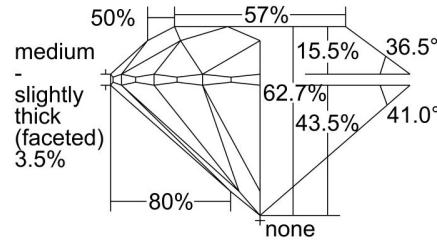

GIA NATURAL DIAMOND GRADING REPORT

September 29, 2023

GIA Report Number 2215448325

Shape and Cutting Style Round Brilliant

Measurements 7.36 - 7.40 x 4.63 mm

GRADING RESULTS

Carat Weight 1.55 carat

Color Grade G

Clarity Grade VVS1

Cut Grade Excellent

ADDITIONAL GRADING INFORMATION

Polish Excellent

Symmetry Excellent

Fluorescence Strong Blue

Inscription(s): GIA 2215448325

Comments: Additional pinpoints are not shown.

PROPORTIONS

Profile to actual proportions

CLARITY CHARACTERISTICS

KEY TO SYMBOLS*

- Pinpoint
- ~ Feather

* Red symbols denote internal characteristics (inclusions). Green or black symbols denote external characteristics (blemishes). Diagram is an approximate representation of the diamond, and symbols shown indicate type, position, and approximate size of clarity characteristics. All clarity characteristics may not be shown. Details of finish are not shown.