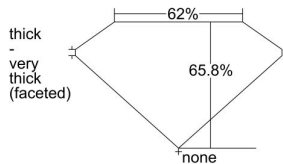

GIA®

FACSIMILE

GIA REPORT 2387589268

Verify this report at GIA.edu

GIA NATURAL DIAMOND DOSSIER®

May 08, 2021
GIA Report Number 2387589268
Shape and Cutting Style ..... Oval Brilliant
Measurements ..... 6.84 x 5.20 x 3.42 mm

GRADING RESULTS

Carat Weight ..... 0.80 carat
Color Grade ..... K
Clarity Grade SI1

ADDITIONAL GRADING INFORMATION

Polish ..... Excellent
Symmetry ..... Very Good
Fluorescence ..... Faint
Clarity Characteristics ..... Crystal
Inscription(s): GIA 2387589268

PROPORTIONS

Profile not to actual proportions

GRADING SCALES

GIA COLOR SCALE		GIA CLARITY SCALE			
COLORLESS	D	VERY VERY SLIGHTLY INCLUDED	FLAWLESS		
	E		INTERNALLY FLAWLESS		
	F	VERY SLIGHTLY INCLUDED	VVS₁		
	G		VVS₂		
	H		VS₁		
	NEAR COLORLESS	I	SLIGHTLY INCLUDED	VS₂	
		J		SI₁	
		FAINT	K	INCLUDED	SI₂
			L		I₁
			M		I₂
VERT LIGHT	N	LIGHT	I₃		
	O				
	P				
	Q				
	R