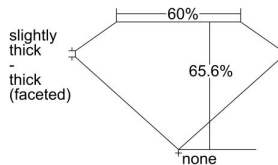

GIA®

FACSIMILE

GIA REPORT 2497166959

Verify this report at GIA.edu

GIA NATURAL DIAMOND DOSSIER®

April 23, 2024
GIA Report Number 2497166959
Shape and Cutting Style ..... Oval Brilliant
Measurements ..... 7.22 x 5.09 x 3.34 mm

GRADING RESULTS

Carat Weight ..... 0.80 carat
Color Grade ..... F
Clarity Grade VS1

ADDITIONAL GRADING INFORMATION

Polish ..... Excellent
Symmetry ..... Very Good
Fluorescence ..... None
Clarity Characteristics ..... Crystal, Pinpoint, Cloud
Inscription(s): GIA 2497166959

PROPORTIONS

Profile not to actual proportions

GRADING SCALES

GIA COLOR SCALE		GIA CLARITY SCALE			
COLORLESS	D	VERY VERY SLIGHTLY INCLUDED	FLAWLESS		
	E		INTERNALLY FLAWLESS		
	F	VERY SLIGHTLY INCLUDED	VS₁		
	G		VS₂		
	H		VS₁		
	NEAR COLORLESS	I	SLIGHTLY INCLUDED	VS₂	
		J		SI₁	
		FAINT	K	INCLUDED	SI₂
			L		I₁
			M		I₂
VERT LIGHT	N	LIGHT	I₃		
	O				
	P				
	Q				
	R