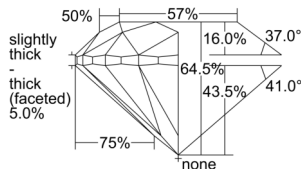

GIA®

FACSIMILE

GIA REPORT 2507206941

Verify this report at GIA.edu

GIA NATURAL DIAMOND DOSSIER®

August 20, 2024
GIA Report Number 2507206941
Shape and Cutting Style ..... Round Brilliant
Measurements ..... 5.56 - 5.59 x 3.59 mm

GRADING RESULTS

Carat Weight ..... 0.71 carat
Color Grade ..... D
Clarity Grade VS2
Cut Grade ..... Very Good

ADDITIONAL GRADING INFORMATION

Polish ..... Excellent
Symmetry ..... Excellent
Fluorescence ..... Faint
Clarity Characteristics ..... Crystal, Cloud
Inscription(s): GIA 2507206941

PROPORTIONS

Profile to actual proportions

GRADING SCALES

GIA COLOR SCALE	GIA CLARITY SCALE	GIA CUT SCALE	
D	FLAWLESS	EXCELLENT	
E	INTERNALLY FLAWLESS		
F		VVS₁	VERY GOOD
G	VVS₂		
H	VS₁	GOOD	
I	VS₂		
J	SI₁	FAIR	
K	SI₂		
L	I₁	POOR	
M			
N			
O	I₂		
P			
Q	I₃		
R			
S			
T			
U			
V			
W			
X			
Y			
Z