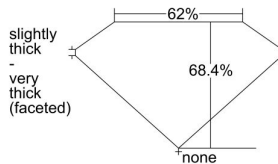

GIA®

FACSIMILE

GIA REPORT 5443644420

Verify this report at GIA.edu

GIA NATURAL DIAMOND DOSSIER®

September 14, 2022
GIA Report Number 5443644420
Shape and Cutting Style ..... Pear Brilliant
Measurements ..... 7.18 x 4.89 x 3.35 mm

GRADING RESULTS

Carat Weight ..... 0.72 carat
Color Grade ..... H
Clarity Grade VS2

ADDITIONAL GRADING INFORMATION

Polish ..... Excellent
Symmetry ..... Very Good
Fluorescence ..... None
Clarity Characteristics ..... Crystal, Cloud
Inscription(s): GIA 5443644420

PROPORTIONS

Profile not to actual proportions

GRADING SCALES

GIA COLOR SCALE		GIA CLARITY SCALE			
COLORLESS	D	VERY VERY SLIGHTLY INCLUDED	FLAWLESS		
	E		INTERNALLY FLAWLESS		
	F		VVS₁		
	NEAR COLORLESS	G	VERY SLIGHTLY INCLUDED	VVS₂	
		H		VS₁	
		FANT	I	SLIGHTLY INCLUDED	VS₂
			J		SI₁
	LIGHT	K	INCLUDED	SI₂	
		L		I₁	
		M		I₂	
VERY LIGHT		N	INCLUDED	I₃	
		O			
		P			
LIGHT		Q			
		R			
	S				
	T				
	U				
	V				
	W				
	X				
	Y				
	Z