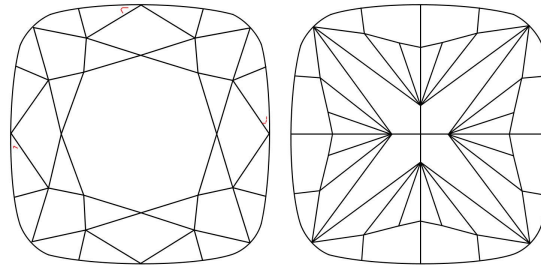

**GIA NATURAL DIAMOND GRADING REPORT**

February 04, 2021

GIA Report Number ..... 6217446591

Shape and Cutting Style ..... Cushion Modified Brilliant

Measurements ..... 7.46 x 7.03 x 4.89 mm

**GRADING RESULTS**

Carat Weight ..... 2.01 carat

Color Grade ..... J

Clarity Grade ..... VVS2

**ADDITIONAL GRADING INFORMATION**

Polish ..... Excellent

Symmetry ..... Excellent

Fluorescence ..... None

Inscription(s): GIA 6217446591

**PROPORTIONS**

Profile not to actual proportions

**CLARITY CHARACTERISTICS**

**KEY TO SYMBOLS\***
 Feather

\* Red symbols denote internal characteristics (inclusions). Green or black symbols denote external characteristics (blemishes). Diagram is an approximate representation of the diamond, and symbols shown indicate type, position, and approximate size of clarity characteristics. All clarity characteristics may not be shown. Details of finish are not shown.