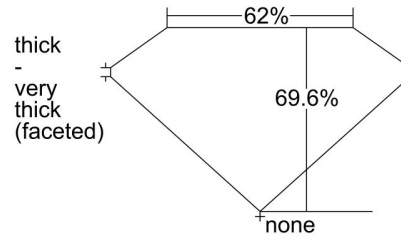

**GIA NATURAL DIAMOND GRADING REPORT**

February 04, 2021

GIA Report Number ..... 6217446591

Shape and Cutting Style ..... Cushion Modified Brilliant

Measurements ..... 7.46 x 7.03 x 4.89 mm

**GRADING RESULTS**

Carat Weight ..... 2.01 carat

Color Grade ..... J

Clarity Grade ..... VVS2

**ADDITIONAL GRADING INFORMATION**

Polish ..... Excellent

Symmetry ..... Excellent

Fluorescence ..... None

Inscription(s): GIA 6217446591

**PROPORTIONS**

Profile not to actual proportions

**CLARITY CHARACTERISTICS**

**KEY TO SYMBOLS\***
 Feather

\* Red symbols denote internal characteristics (inclusions). Green or black symbols denote external characteristics (blemishes). Diagram is an approximate representation of the diamond, and symbols shown indicate type, position, and approximate size of clarity characteristics. All clarity characteristics may not be shown. Details of finish are not shown.