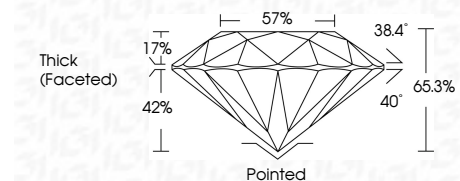

ELECTRONIC COPY

632414387
Report verification at igi.org

June 28, 2024
IGI Report Number **632414387**
Description **NATURAL DIAMOND**
Shape and Cutting Style **ROUND BRILLIANT**
Measurements **6.13 - 6.17 X 4.02 MM**

GRADING RESULTS

Carat Weight **1.00 CARAT**
Color Grade **J**
Clarity Grade **I1**
Cut Grade **VERY GOOD**

ADDITIONAL GRADING INFORMATION

Polish **EXCELLENT**
Symmetry **VERY GOOD**
Fluorescence **VERY SLIGHT**
Inscription(s) **IGI 632414387**

IGI

June 28, 2024
IGI Report No. 632414387
ROUND BRILLIANT
1.00 CARAT
J
I1
VERY GOOD
6.13 - 6.17 X 4.02 MM
65.3%
57%
Thick (Faceted)
Pointed
EXCELLENT
VERY GOOD
VERY SLIGHT
IGI 632414387

Sample Image Used