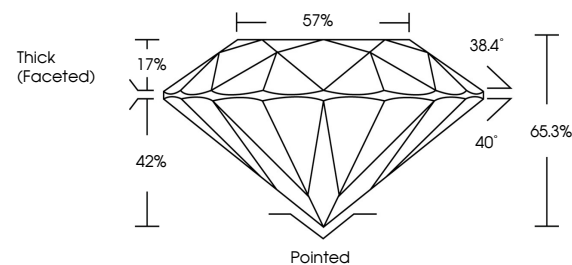

ELECTRONIC COPY

632414387
Report verification at igi.org

June 28, 2024
IGI Report Number **632414387**
Description **NATURAL DIAMOND**
Shape and Cutting Style **ROUND BRILLIANT**
Measurements **6.13 - 6.17 X 4.02 MM**

GRADING RESULTS

Carat Weight **1.00 CARAT**
Color Grade **J**
Clarity Grade **I1**
Cut Grade **VERY GOOD**

ADDITIONAL GRADING INFORMATION

Polish **EXCELLENT**
Symmetry **VERY GOOD**
Fluorescence **VERY SLIGHT**
Inscription(s) **IGI 632414387**

IGI

June 28, 2024
IGI Report No. 632414387
ROUND BRILLIANT
1.00 CARAT
J
I1
VERY GOOD
6.13 - 6.17 X 4.02 MM
65.3%
57%
Thick (Faceted)
Pointed
EXCELLENT
VERY GOOD
VERY SLIGHT
IGI 632414387

Sample Image Used

PROPORTIONS

CLARITY CHARACTERISTICS

KEY TO SYMBOLS

Red symbols indicate internal characteristics.
Green symbols indicate external characteristics.

COLOR

D - F	G - J	K - M	N - R	S - Z	FANCY
Colorless	Near Colorless	Slightly Tinted	Very Light Color	Light Color	