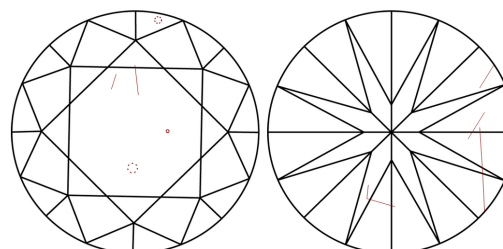

ELECTRONIC COPY

632414387
Report verification at igi.org

June 28, 2024
IGI Report Number **632414387**
Description **NATURAL DIAMOND**
Shape and Cutting Style **ROUND BRILLIANT**
Measurements **6.13 - 6.17 X 4.02 MM**

IGI

June 28, 2024
IGI Report No. 632414387
ROUND BRILLIANT
1.00 CARAT
J
I1
VERY GOOD
6.13 - 6.17 X 4.02 MM
65.3%
57%
Thick (Faceted)
Pointed
EXCELLENT
VERY GOOD
VERY SLIGHT
IGI 632414387

Sample Image Used

PROPORTIONS

CLARITY CHARACTERISTICS

KEY TO SYMBOLS

Red symbols indicate internal characteristics.
Green symbols indicate external characteristics.

COLOR

D - F	G - J	K - M	N - R	S - Z	FANCY
Colorless	Near Colorless	Slightly Tinted	Very Light Color	Light Color	