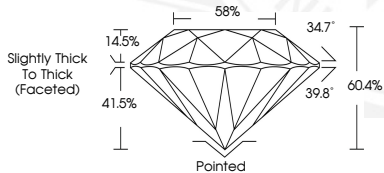

**INTERNATIONAL
GEMOLOGICAL
INSTITUTE**

ELECTRONIC COPY

633473244

June 4, 2024
IGI Report Number 633473244
ROUND BRILLIANT
NATURAL DIAMOND
5.75 - 5.79 X 3.49 MM
Carat Weight **0.74 CARAT**
Color Grade **G**
Clarity Grade **I 1**
Cut Grade **VERY GOOD**
Polish **VERY GOOD**
Symmetry **VERY GOOD**
Fluorescence **NONE**
Inscription(s) **IGI 633473244**

DIAMOND REPORT

June 4, 2024
IGI Report Number **633473244**
Description **NATURAL DIAMOND**
Shape and Cutting Style **ROUND BRILLIANT**
Measurements **5.75 - 5.79 X 3.49 MM**

GRADING RESULTS

Carat Weight **0.74 CARAT**
Color Grade **G**
Clarity Grade **I 1**
Cut Grade **VERY GOOD**

ADDITIONAL GRADING INFORMATION

Polish **VERY GOOD**
Symmetry **VERY GOOD**
Fluorescence **NONE**
Identification Features **CRYSTAL FEATHER, CLOUD**
Inscription(s) **IGI 633473244**

June 4, 2024
IGI Report Number 633473244
ROUND BRILLIANT
NATURAL DIAMOND
5.75 - 5.79 X 3.49 MM
Carat Weight **0.74 CARAT**
Color Grade **G**
Clarity Grade **I 1**
Cut Grade **VERY GOOD**
Polish **VERY GOOD**
Symmetry **VERY GOOD**
Fluorescence **NONE**
Inscription(s) **IGI 633473244**