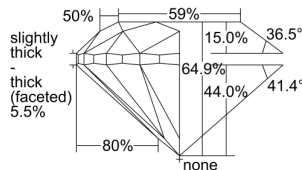

GIA®

FACSIMILE

GIA REPORT 6485854924

Verify this report at GIA.edu

GIA NATURAL DIAMOND DOSSIER®

March 19, 2024
GIA Report Number **6485854924**
Shape and Cutting Style ..... **Round Brilliant**
Measurements ..... **5.75 - 5.81 x 3.75 mm**

GRADING RESULTS

Carat Weight ..... **0.80 carat**
Color Grade ..... **E**
Clarity Grade **VS1**
Cut Grade ..... **Very Good**

ADDITIONAL GRADING INFORMATION

Polish ..... **Excellent**
Symmetry ..... **Very Good**
Fluorescence ..... **None**
Clarity Characteristics..... **Crystal, Cloud, Indented Natural**
Inscription(s): **GIA 6485854924**

PROPORTIONS

Profile to actual proportions

GRADING SCALES

GIA COLOR SCALE	GIA CLARITY SCALE	GIA CUT SCALE	
D	FLAWLESS	EXCELLENT	
E	INTERNALLY FLAWLESS		
F		VVS₁	VERY GOOD
G	VVS₂		
H	VS₁	GOOD	
I	VS₂		
J	SI₁	FAIR	
K	SI₂		
L	I₁	POOR	
M			
N			
O	I₂		
P			
Q	I₃		
R			
S			
T			
U			
V			
W			
X			
Y			
Z