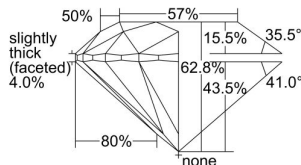

GIA®

FACSIMILE

GIA REPORT 6495871478

Verify this report at GIA.edu

GIA NATURAL DIAMOND DOSSIER®

July 09, 2024
GIA Report Number **6495871478**
Shape and Cutting Style ..... **Round Brilliant**
Measurements ..... **5.88 - 5.92 x 3.70 mm**

GRADING RESULTS

Carat Weight ..... **0.80 carat**
Color Grade ..... **I**
Clarity Grade **VS2**
Cut Grade ..... **Excellent**

ADDITIONAL GRADING INFORMATION

Polish ..... **Excellent**
Symmetry ..... **Excellent**
Fluorescence ..... **None**
Clarity Characteristics ..... **Crystal**
Inscription(s): **GIA 6495871478**

PROPORTIONS

Profile to actual proportions