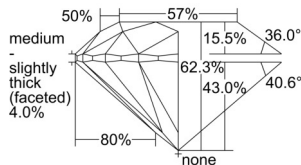

GIA®

FACSIMILE

GIA REPORT 6501787664

Verify this report at GIA.edu

GIA NATURAL DIAMOND DOSSIER®

November 12, 2024
GIA Report Number **6501787664**
Shape and Cutting Style ..... **Round Brilliant**
Measurements ..... **5.69 - 5.73 x 3.56 mm**

GRADING RESULTS

Carat Weight ..... **0.72 carat**
Color Grade ..... **D**
Clarity Grade **I1**
Cut Grade ..... **Excellent**

ADDITIONAL GRADING INFORMATION

Polish ..... **Excellent**
Symmetry ..... **Excellent**
Fluorescence ..... **Strong Blue**
Clarity Characteristics ..... **Cloud**
Inscription(s): **GIA 6501787664**

PROPORTIONS

Profile to actual proportions

GRADING SCALES

GIA COLOR SCALE

COLOREDNESS	D
	E
	F
	G
	H
	I
	J
NEAR COLORLESS	K
	L
Faint	M
	N
	O
	P
Very Light	Q
	R
	S
	T
	U
	V
Light	W
	X
	Y
	Z

GIA CLARITY SCALE

FLAWLESS	VERY VERY SLIGHTLY INCLUDED	VVS₁	VVS₂	VS₁	VS₂	SI₁	SI₂	I₁	I₂	I₃	
											INTERNAL FLAWLESS

GIA CUT SCALE

EXCELLENT
VERY GOOD
GOOD
FAIR
POOR