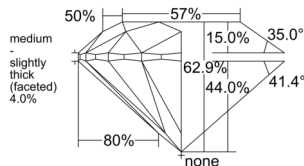

GIA®

FACSIMILE

GIA REPORT 6501988577

Verify this report at GIA.edu

GIA NATURAL DIAMOND DOSSIER®

December 13, 2024
GIA Report Number **6501988577**
Shape and Cutting Style ..... **Round Brilliant**
Measurements ..... **5.89 - 5.93 x 3.72 mm**

GRADING RESULTS

Carat Weight ..... **0.80 carat**
Color Grade ..... **F**
Clarity Grade **VS2**
Cut Grade ..... **Excellent**

ADDITIONAL GRADING INFORMATION

Polish ..... **Excellent**
Symmetry ..... **Excellent**
Fluorescence ..... **None**
Clarity Characteristics ..... **Cloud, Crystal**
Inscription(s): **GIA 6501988577**

PROPORTIONS

GRADING SCALES

GIA COLOR SCALE

COLOREDNESS	D
	E
	F
	G
	H
	I
	J
NEAR COLORLESS	K
	L
Faint	M
	N
	O
	P
Very Light	Q
	R
	S
	T
	U
	V
Light	W
	X
	Y
	Z

GIA CLARITY SCALE

FLAWLESS	VERY VERY SLIGHTLY INCLUDED	VS₁	VS₂	VS₁	VS₂	SI₁	SI₂	I₁	I₂	I₃		
											FLAWLESS	INTERNALLY FLAWLESS

GIA CUT SCALE

EXCELLENT
VERY GOOD
GOOD
FAIR
POOR