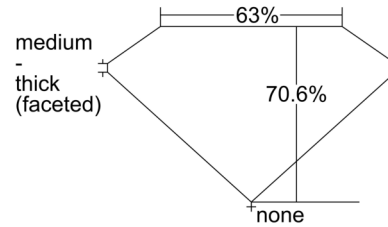

GIA NATURAL DIAMOND GRADING REPORT

October 22, 2024
 GIA Report Number 6505700788
 Shape and Cutting Style Cushion Modified Brilliant
 Measurements 5.51 x 5.51 x 3.89 mm

GRADING RESULTS

Carat Weight 1.02 carat
 Color Grade I
 Clarity Grade VS1

ADDITIONAL GRADING INFORMATION

Polish Excellent
 Symmetry Very Good
 Fluorescence Medium Blue
 Inscription(s): GIA 6505700788
 Comments: Additional pinpoints are not shown.

PROPORTIONS

Profile not to actual proportions

CLARITY CHARACTERISTICS

KEY TO SYMBOLS*

- Feather
- Cloud
- Pinpoint
- Needle

* Red symbols denote internal characteristics (inclusions). Green or black symbols denote external characteristics (blemishes). Diagram is an approximate representation of the diamond, and symbols shown indicate type, position, and approximate size of clarity characteristics. All clarity characteristics may not be shown. Details of finish are not shown.