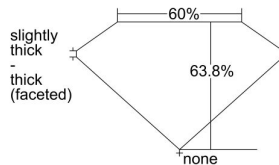

GIA®

FACSIMILE

GIA REPORT

7471409488

Verify this report at GIA.edu

GIA NATURAL DIAMOND DOSSIER®

August 22, 2023
GIA Report Number **7471409488**
Shape and Cutting Style ..... **Marquise Brilliant**
Measurements ..... **8.52 x 4.58 x 2.93 mm**

GRADING RESULTS

Carat Weight ..... **0.71 carat**
Color Grade ..... **F**
Clarity Grade **S11**

ADDITIONAL GRADING INFORMATION

Polish ..... **Excellent**
Symmetry ..... **Excellent**
Fluorescence ..... **Medium Blue**
Clarity Characteristics ..... **Crystal**
Inscription(s): **GIA 7471409488**

PROPORTIONS

Profile not to actual proportions

GRADING SCALES

GIA COLOR SCALE		GIA CLARITY SCALE			
COLORLESS	D	VERY VERY SLIGHTLY INCLUDED	FLAWLESS		
	E		INTERNALLY FLAWLESS		
	F	VERY SLIGHTLY INCLUDED	VVS₁		
	G		VVS₂		
	H		VS₁		
	NEAR COLORLESS	I	SLIGHTLY INCLUDED	VS₂	
		J		S1₁	
		FAINT	K	SLIGHTLY INCLUDED	S1₂
			L		I₁
			M	INCLUDED	I₂
N			I₃		
O					
VERT LIGHT			P		
	Q				
	R				
	LIGHT	S			
		T			
		U			
		V			
W					
X					
Y					
Z