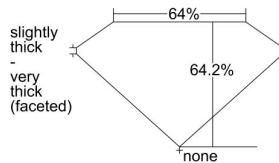

GIA®

FACSIMILE

GIA REPORT

7486279537

Verify this report at GIA.edu

GIA NATURAL DIAMOND DOSSIER®

January 04, 2024
GIA Report Number 7486279537
Shape and Cutting Style ..... Marquise Brilliant
Measurements ..... 9.02 x 4.55 x 2.92 mm

GRADING RESULTS

Carat Weight ..... 0.71 carat
Color Grade ..... D
Clarity Grade SI1

ADDITIONAL GRADING INFORMATION

Polish ..... Excellent
Symmetry ..... Very Good
Fluorescence ..... Faint
Clarity Characteristics ..... Crystal
Inscription(s): GIA 7486279537

PROPORTIONS

Profile not to actual proportions

GRADING SCALES

GIA COLOR SCALE		GIA CLARITY SCALE			
COLORLESS	D	VERY VERY SLIGHTLY INCLUDED	FLAWLESS		
	E		INTERNALLY FLAWLESS		
	F	VERY SLIGHTLY INCLUDED	VVS₁		
	G		VVS₂		
	H		VS₁		
	NEAR COLORLESS	I	SLIGHTLY INCLUDED	VS₂	
		J		SI₁	
		FAINT	K	INCLUDED	SI₂
			L		I₁
			M		I₂
VERT LIGHT	N	INCLUDED	I₃		
	O				
	P				
	Q				
	R				
LIGHT	S				
	T				
	U				
	V				
	W				
X					
Y					
Z