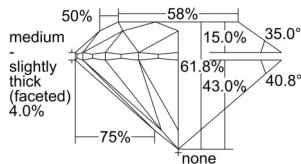

GIA®

FACSIMILE

GIA NATURAL DIAMOND DOSSIER®

October 22, 2024
GIA Report Number 7501698269
Shape and Cutting Style ..... Round Brilliant
Measurements ..... 5.76 - 5.79 x 3.57 mm

GRADING RESULTS

Carat Weight ..... 0.74 carat
Color Grade ..... G
Clarity Grade S11
Cut Grade ..... Excellent

ADDITIONAL GRADING INFORMATION

Polish ..... Excellent
Symmetry ..... Excellent
Fluorescence ..... None
Clarity Characteristics ..... Cloud, Crystal
Inscription(s): GIA 7501698269

GIA REPORT 7501698269

Verify this report at GIA.edu

PROPORTIONS

Profile to actual proportions

GRADING SCALES

GIA COLOR SCALE	GIA CLARITY SCALE	GIA CUT SCALE	
D	FLAWLESS	EXCELLENT	
E	INTERNALLY FLAWLESS		
F		VVS₁	VERY GOOD
G	VVS₂		
H	VS₁	GOOD	
I	VS₂		
J	S1₁	FAIR	
K	S1₂		
L	I₁	POOR	
M	I₂		
N	I₃		
O			
P			
Q			
R			
S			
T			
U			
V			
W			
X			
Y			
Z