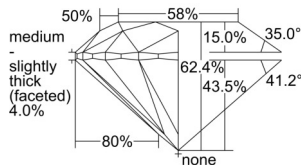

GIA®

FACSIMILE

GIA REPORT 7502788438

Verify this report at GIA.edu

GIA NATURAL DIAMOND DOSSIER®

November 12, 2024
GIA Report Number **7502788438**
Shape and Cutting Style ..... **Round Brilliant**
Measurements ..... **5.69 - 5.71 x 3.56 mm**

GRADING RESULTS

Carat Weight ..... **0.71 carat**
Color Grade ..... **I**
Clarity Grade **SI2**
Cut Grade ..... **Excellent**

ADDITIONAL GRADING INFORMATION

Polish ..... **Excellent**
Symmetry ..... **Excellent**
Fluorescence ..... **None**
Clarity Characteristics ..... **Crystal**
Inscription(s): **GIA 7502788438**

PROPORTIONS

Profile to actual proportions

GRADING SCALES

GIA COLOR SCALE	GIA CLARITY SCALE	GIA CUT SCALE	
D	FLAWLESS	EXCELLENT	
E	INTERNALLY FLAWLESS		
F		VVS₁	VERY GOOD
G	VVS₂		
H	VS₁	GOOD	
I	VS₂		
J	SI₁	FAIR	
K	SI₂		
L	I₁	POOR	
M	I₂		
N	I₃		
O			
P			
Q			
R			
S			
T			
U			
V			
W			
X			
Y			
Z